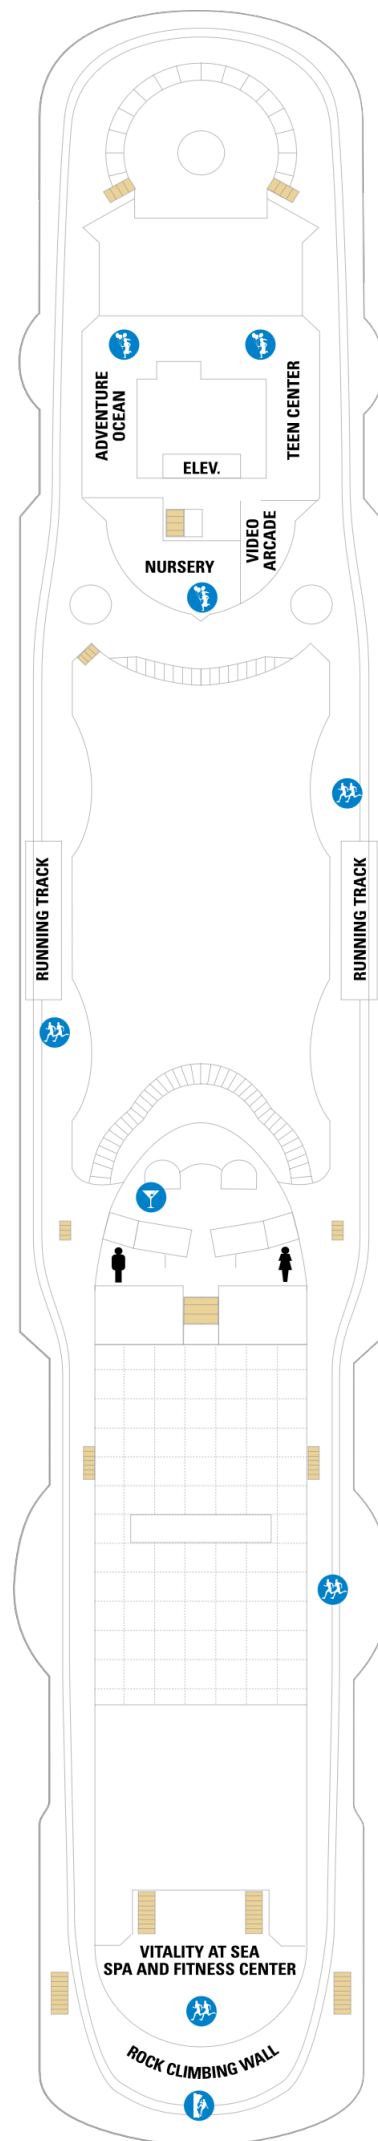

Vision of the Seas

Deck Twelve

Vision of the Seas

Deck Eleven

Vision of the Seas

Deck Ten

Vision of the Seas

Deck Nine

Vision of the Seas

Deck Eight

Suites

- GS** Grand Suite - 1 Bedroom
- GT** Grand Suite - 2 Bedroom's
- J3 J4** Junior Suite
- JT** Sunset Junior Suite
- VO** Ocean View Suite (No Balcony)
- RS** Royal Suite with Balcony
- OS** Owner's Suite - 1 Bedroom
- J3 J4** Junior Suite w/Bal Accessible

Ocean View

- 1M** Spacious Ocean View

Interior

- 1V 2V 3V 4V** Interior
- 2V** Interior Stateroom Access

Vision of the Seas

Deck Seven

Suites

GT Grand Suite - 2 Bedroom's

1K Ultra Spacious Ocean View

1N 2N
3N 4N Ocean View

Interior

1V 2V
3V 4V Interior

Vision of the Seas

Deck Three

Ocean View

- CO Connecting Oceanview cabin
- 1K Ultra Spacious Ocean View
- 1N 2N Ocean View
- 3N 4N Ocean View
- 2N Ocean View Accessible