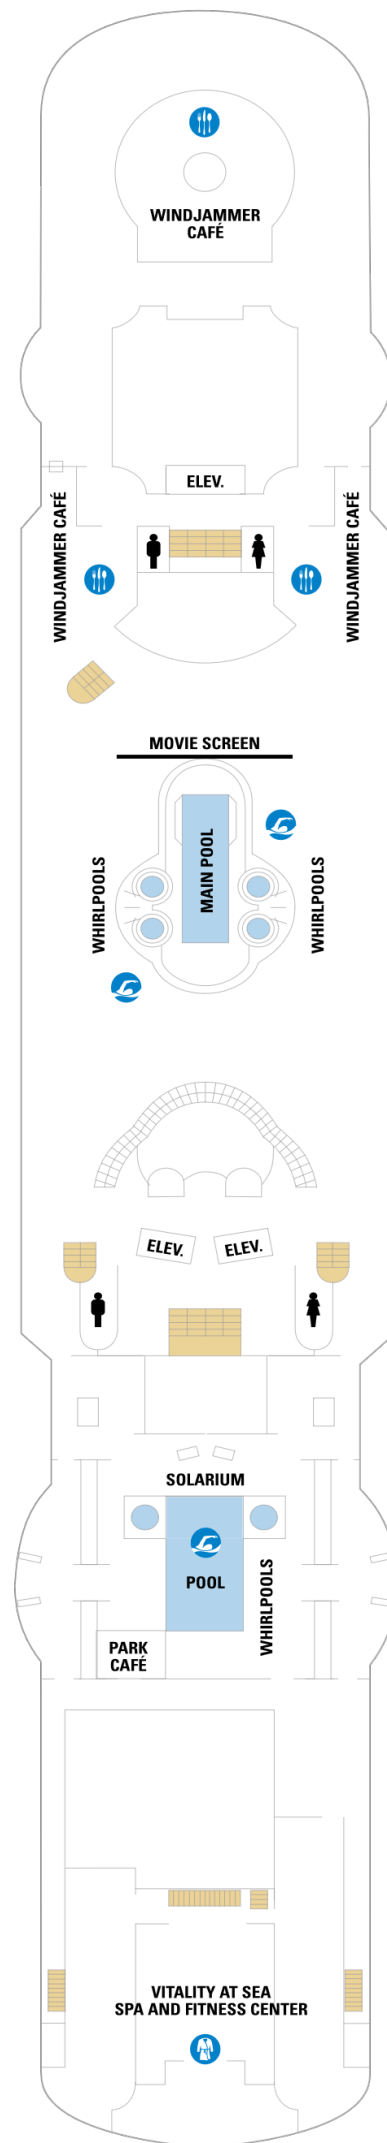

Vision of the Seas

Deck Twelve

Vision of the Seas

Deck Eleven

Vision of the Seas

Deck Ten

Vision of the Seas

Deck Nine

Vision of the Seas

Deck Eight

Suites

- GS** Grand Suite - 1 Bedroom
- GT** Grand Suite - 2 Bedroom's
- J3 J4** Junior Suite
- JT** Sunset Junior Suite
- VO** Ocean View Suite (No Balcony)
- RS** Royal Suite with Balcony
- OS** Owner's Suite - 1 Bedroom
- J3 J4** Junior Suite w/Bal Accessible

Ocean View

- 1M** Spacious Ocean View

Interior

- 1V 2V 3V 4V** Interior
- 2V** Interior Stateroom Access

Vision of the Seas

Deck Seven

Suites

GT Grand Suite - 2 Bedroom's