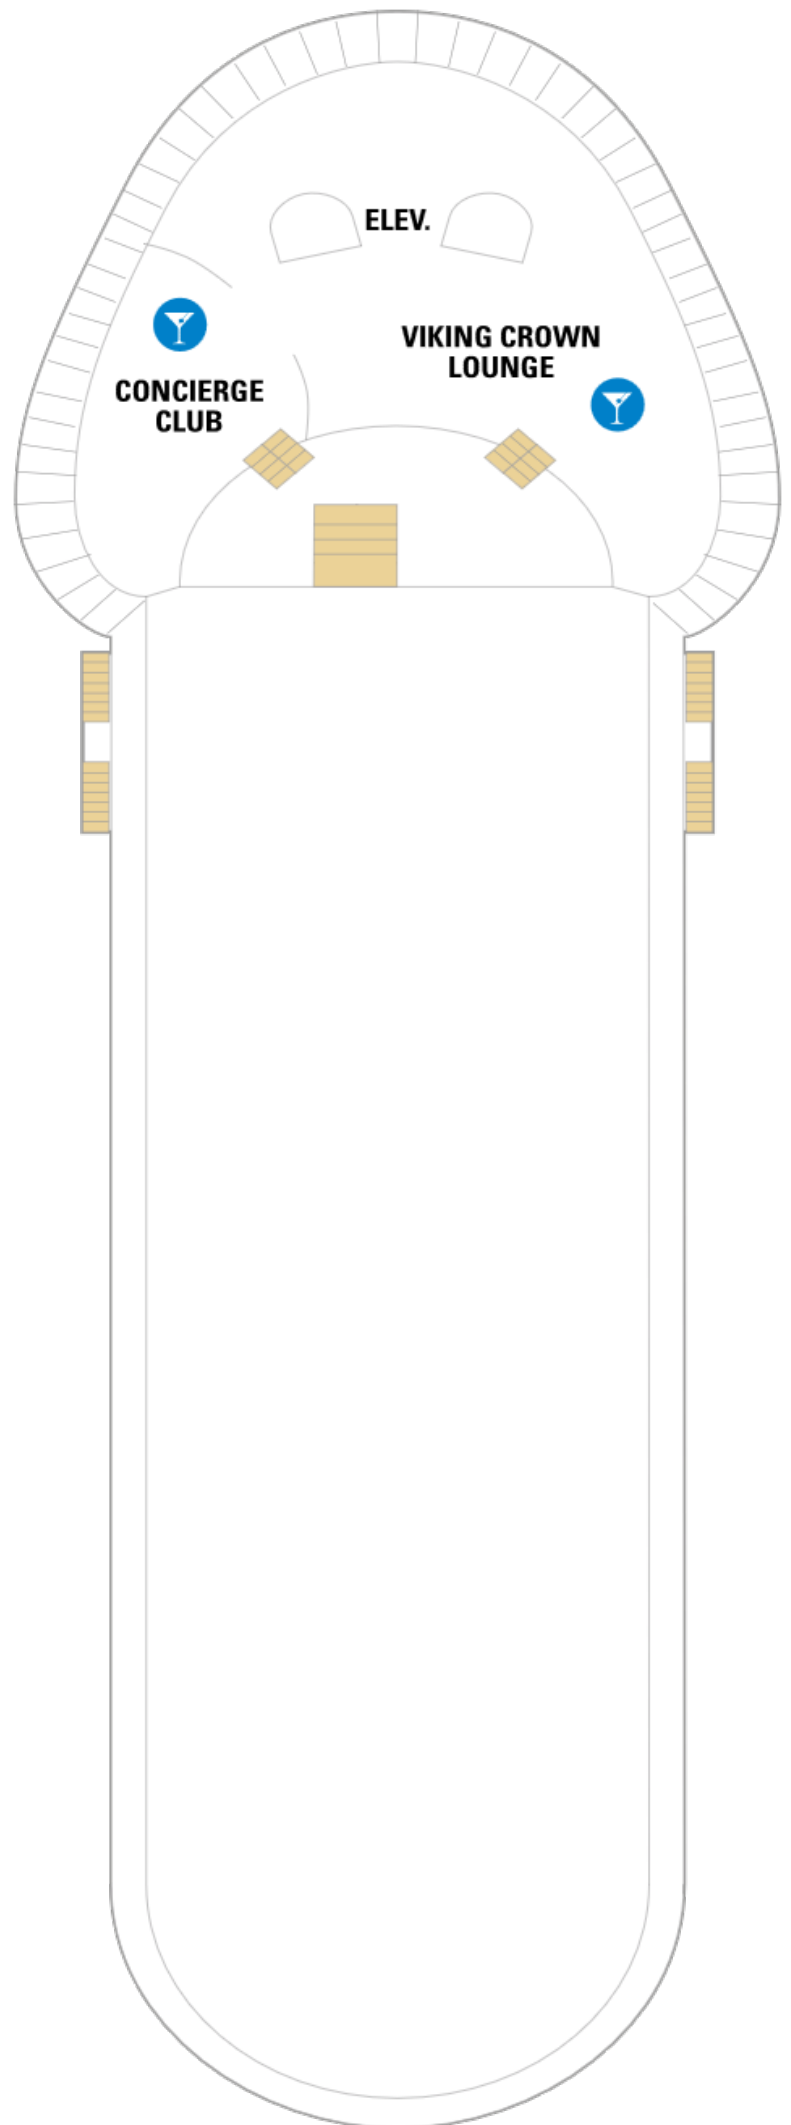

Vision of the Seas

Deck Twelve

Vision of the Seas

Deck Eleven

Vision of the Seas

Deck Ten

Vision of the Seas

Deck Nine

Vision of the Seas

Deck Eight

Suites

- GS** Grand Suite - 1 Bedroom
- GT** Grand Suite - 2 Bedroom's
- J3 J4** Junior Suite
- JT** Sunset Junior Suite
- VO** Ocean View Suite (No Balcony)
- RS** Royal Suite with Balcony
- OS** Owner's Suite - 1 Bedroom
- J3 J4** Junior Suite w/Bal Accessible

Ocean View

- 1M** Spacious Ocean View

Interior

- 1V 2V 3V 4V** Interior
- 2V** Interior Stateroom Access

Vision of the Seas

Deck Seven

Suites

GT Grand Suite - 2 Bedroom's