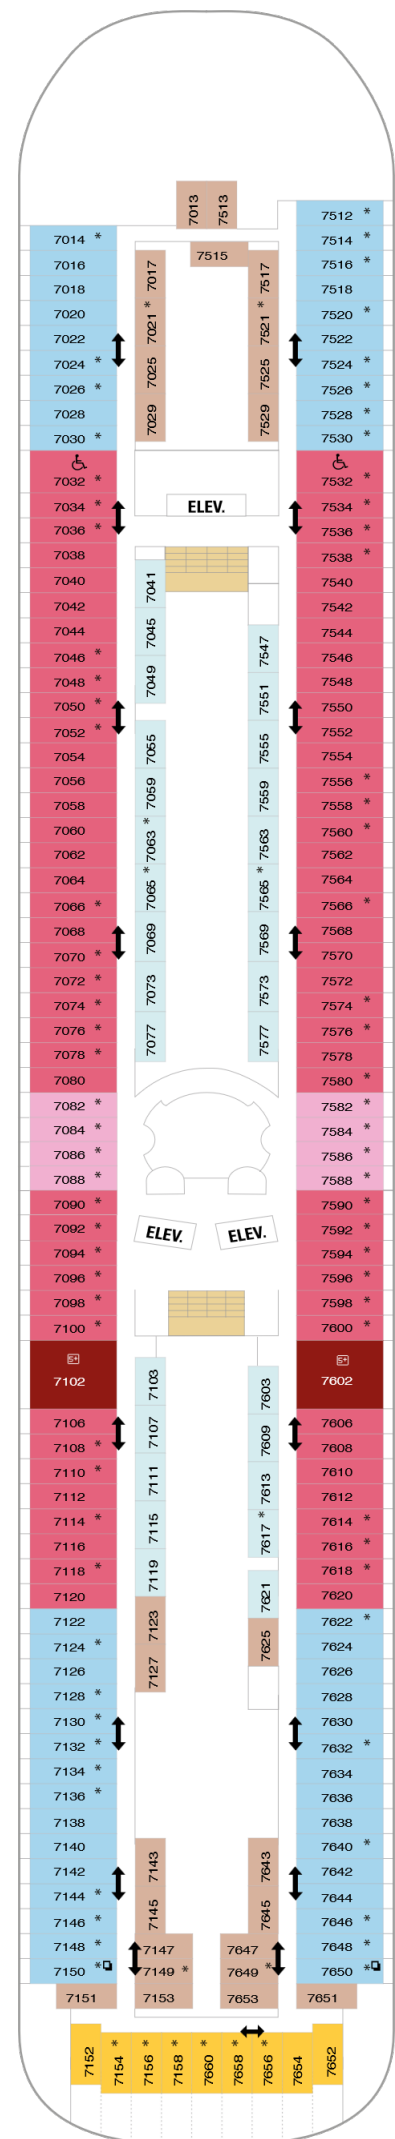

Vision of the Seas

Deck Twelve

Vision of the Seas

Deck Eleven

Vision of the Seas

Deck Ten

Vision of the Seas

Deck Nine

Ocean View

- 1M** Spacious Ocean View

Interior

- 1V 2V 3V 4V** Interior
- 2V** Interior Stateroom Access

Vision of the Seas

Deck Seven

Suites

GT Grand Suite - 2 Bedroom's

Vision of the Seas

Deck Six

Vision of the Seas

Deck Five

Vision of the Seas

Deck Four

Ocean View

CO Connecting Oceanview cabin

1K Ultra Spacious Ocean View

1N 2N
3N 4N Ocean View

Interior

1V 2V
3V 4V Interior

Vision of the Seas

Deck Three

Ocean View

- CO Connecting Oceanview cabin
- 1K Ultra Spacious Ocean View
- 1N 2N Ocean View
- 3N 4N Ocean View
- 2N Ocean View Accessible