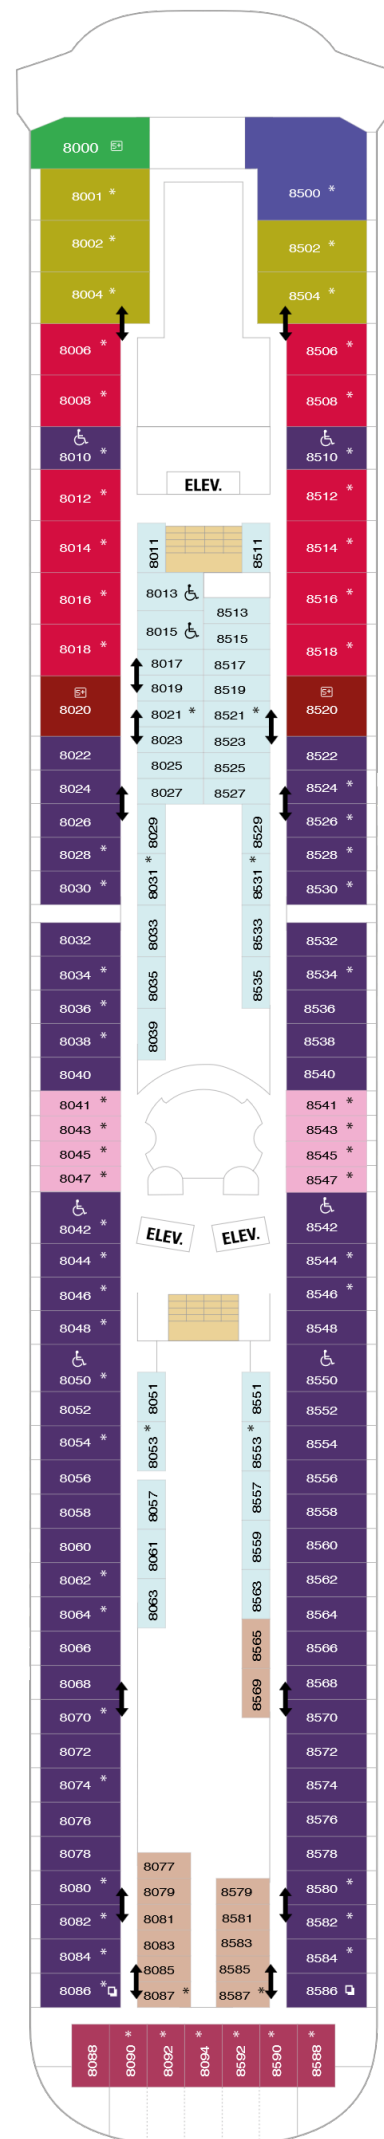

Vision of the Seas

Deck Twelve

Vision of the Seas

Deck Eleven

Vision of the Seas

Deck Ten

Vision of the Seas

Deck Nine

Vision of the Seas

Deck Eight

Suites

- GS** Grand Suite - 1 Bedroom
- GT** Grand Suite - 2 Bedroom's
- J3 J4** Junior Suite
- JT** Sunset Junior Suite
- VO** Ocean View Suite (No Balcony)
- RS** Royal Suite with Balcony
- OS** Owner's Suite - 1 Bedroom
- J3 J4** Junior Suite w/Bal Accessible

Ocean View

- 1M** Spacious Ocean View

Interior

- 1V 2V 3V 4V** Interior
- 2V** Interior Stateroom Access

Vision of the Seas

Deck Seven

Suites

GT Grand Suite - 2 Bedroom's

1K Ultra Spacious Ocean View

1N 2N
3N 4N Ocean View

Interior

1V 2V
3V 4V Interior

Vision of the Seas

Deck Three

Ocean View

- CO Connecting Oceanview cabin
- 1K Ultra Spacious Ocean View
- 1N 2N Ocean View
- 3N 4N Ocean View
- 2N Ocean View Accessible